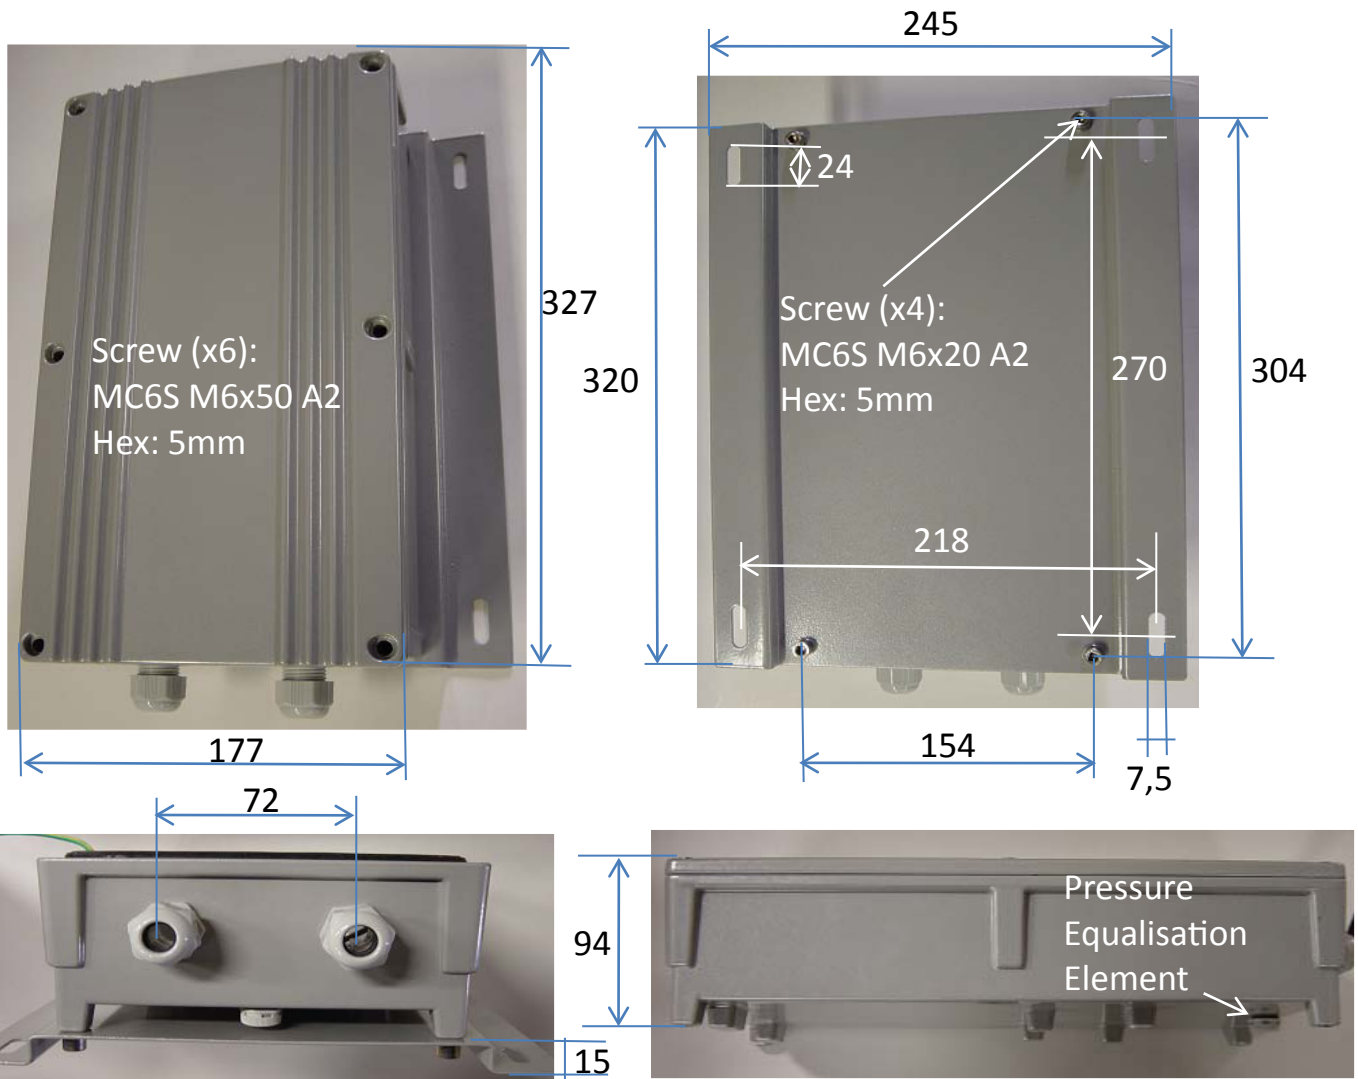

GEARBOX STELLA

210 W Weight: 4,3 kg

315W Weight: 5,3 kg